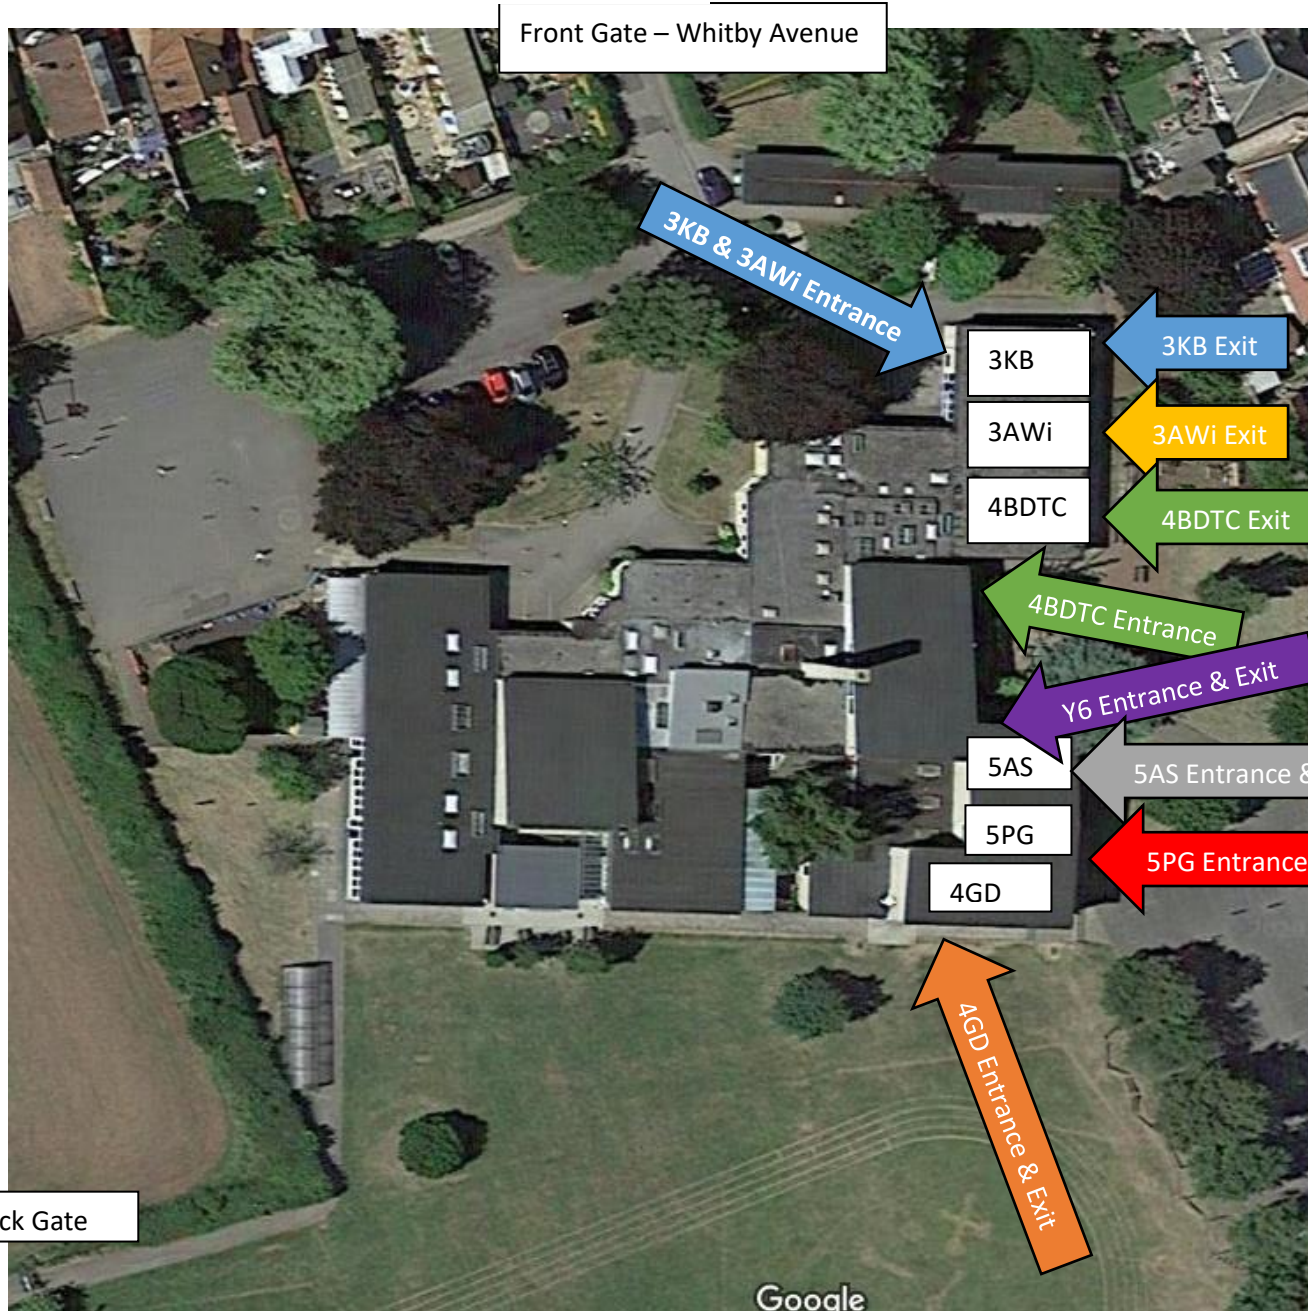

KEY STAGE TWO

3KB = Mrs Boulton 

3AWi = Miss Wilkinson 

4BDTC = Mrs Dean & Mrs Campbell 

4GD = Mr Dyer 

5AS = Miss Seavers 

5PG = Miss Gardonyi 

Y6 classes all enter and exit using the same door and are all located upstairs.

Children will be directed to wash hands at a hand wash station, in the classroom or toilets on entry to school.