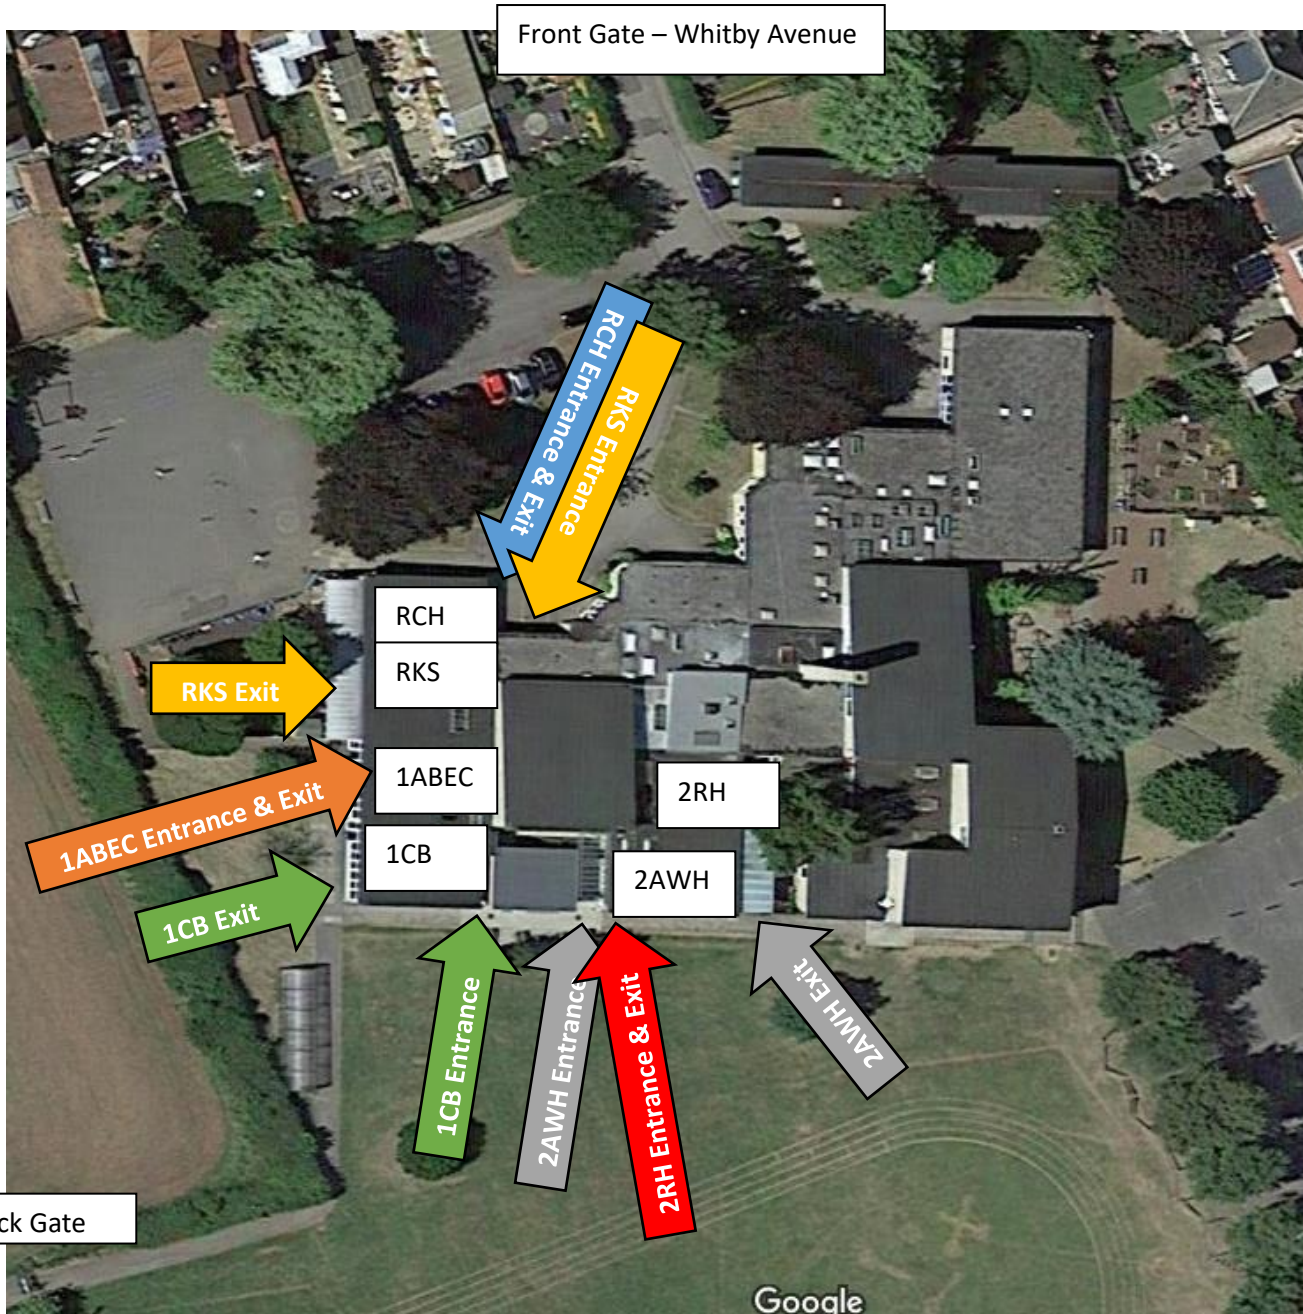

EARLY YEARS & KEY STAGE ONE

EARLY YEARS, YEAR ONE and YEAR TWO

RCH = Miss Hearld

RKS = Miss Scott

1CB = Miss Brough

1ABEC = Miss Burbidge & Mrs Caul

2AWH = Miss Whittome

2RH = Miss Humphreys

Children will be directed to wash hands on entry to school.